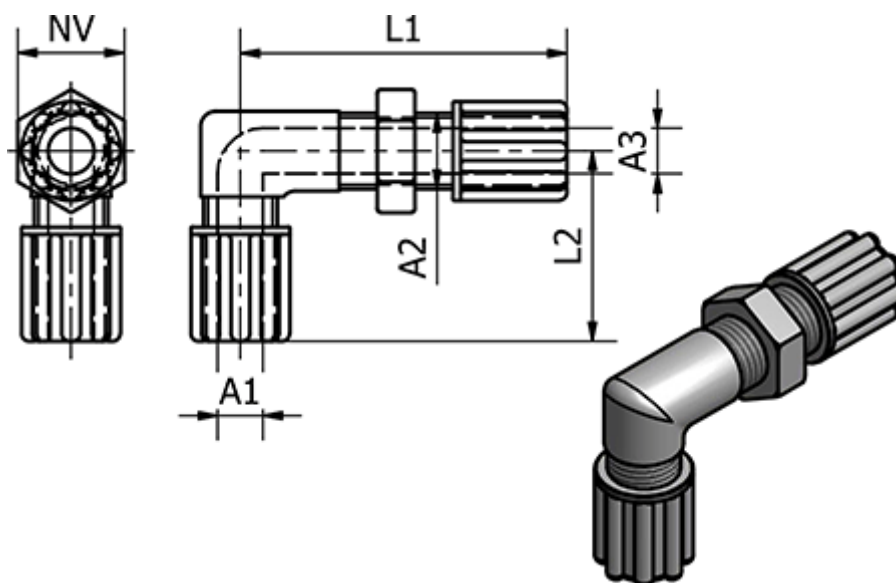

Article number: 58614042

Description: Push-on 140.42, Ø6/8, Ø6/8 - M14x1,5
Angle Bulkhead

Measures

Ext. Hose Diameter A1	= 6/8
Ext. Hose Diameter A3	= 6/8
L1	= 52
L2	= 29
NV	= 19
Thread A2	= M14X1,5